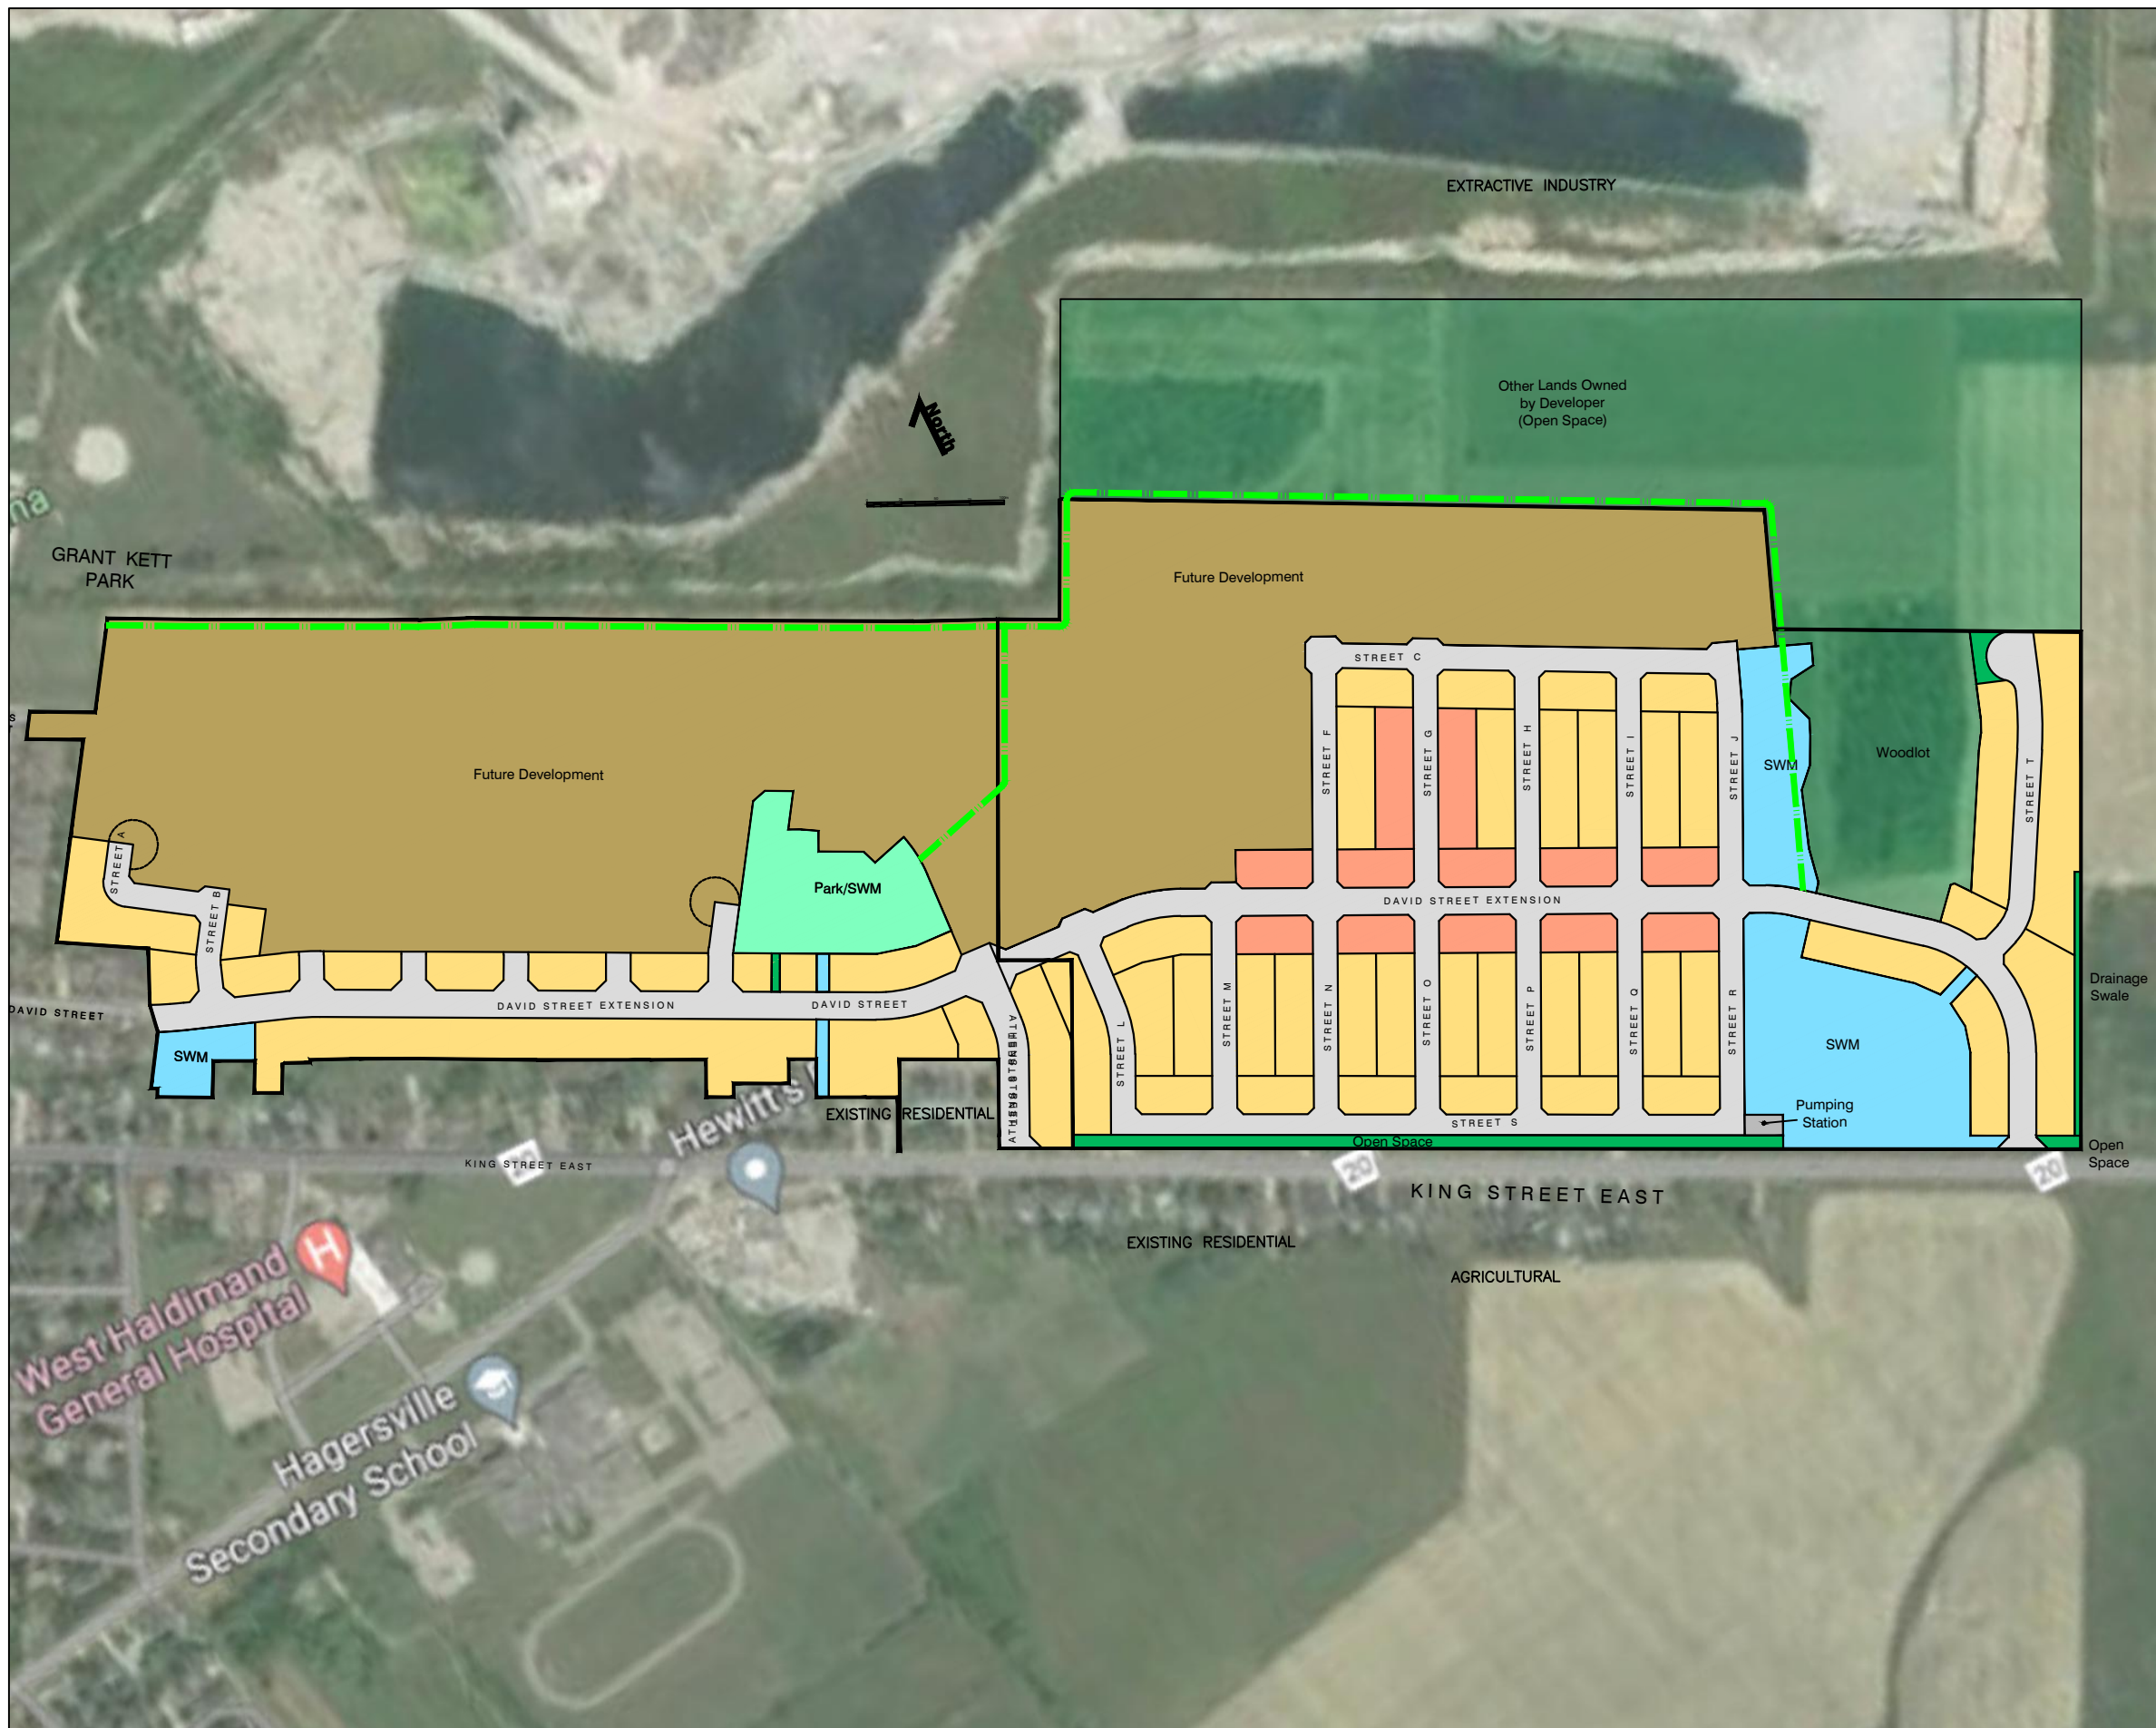

Livingston/Smith Farm

Preliminary Trail Plan

Legend

- Townhouse
- Detached
- Park/SWM
- SWM
- Open Space
- Other
- Future Development
- Trail (preliminary)

Checked	Drawn
Date	
Scale	
September 27, 2021	
1 : 5,000 (11x17)	